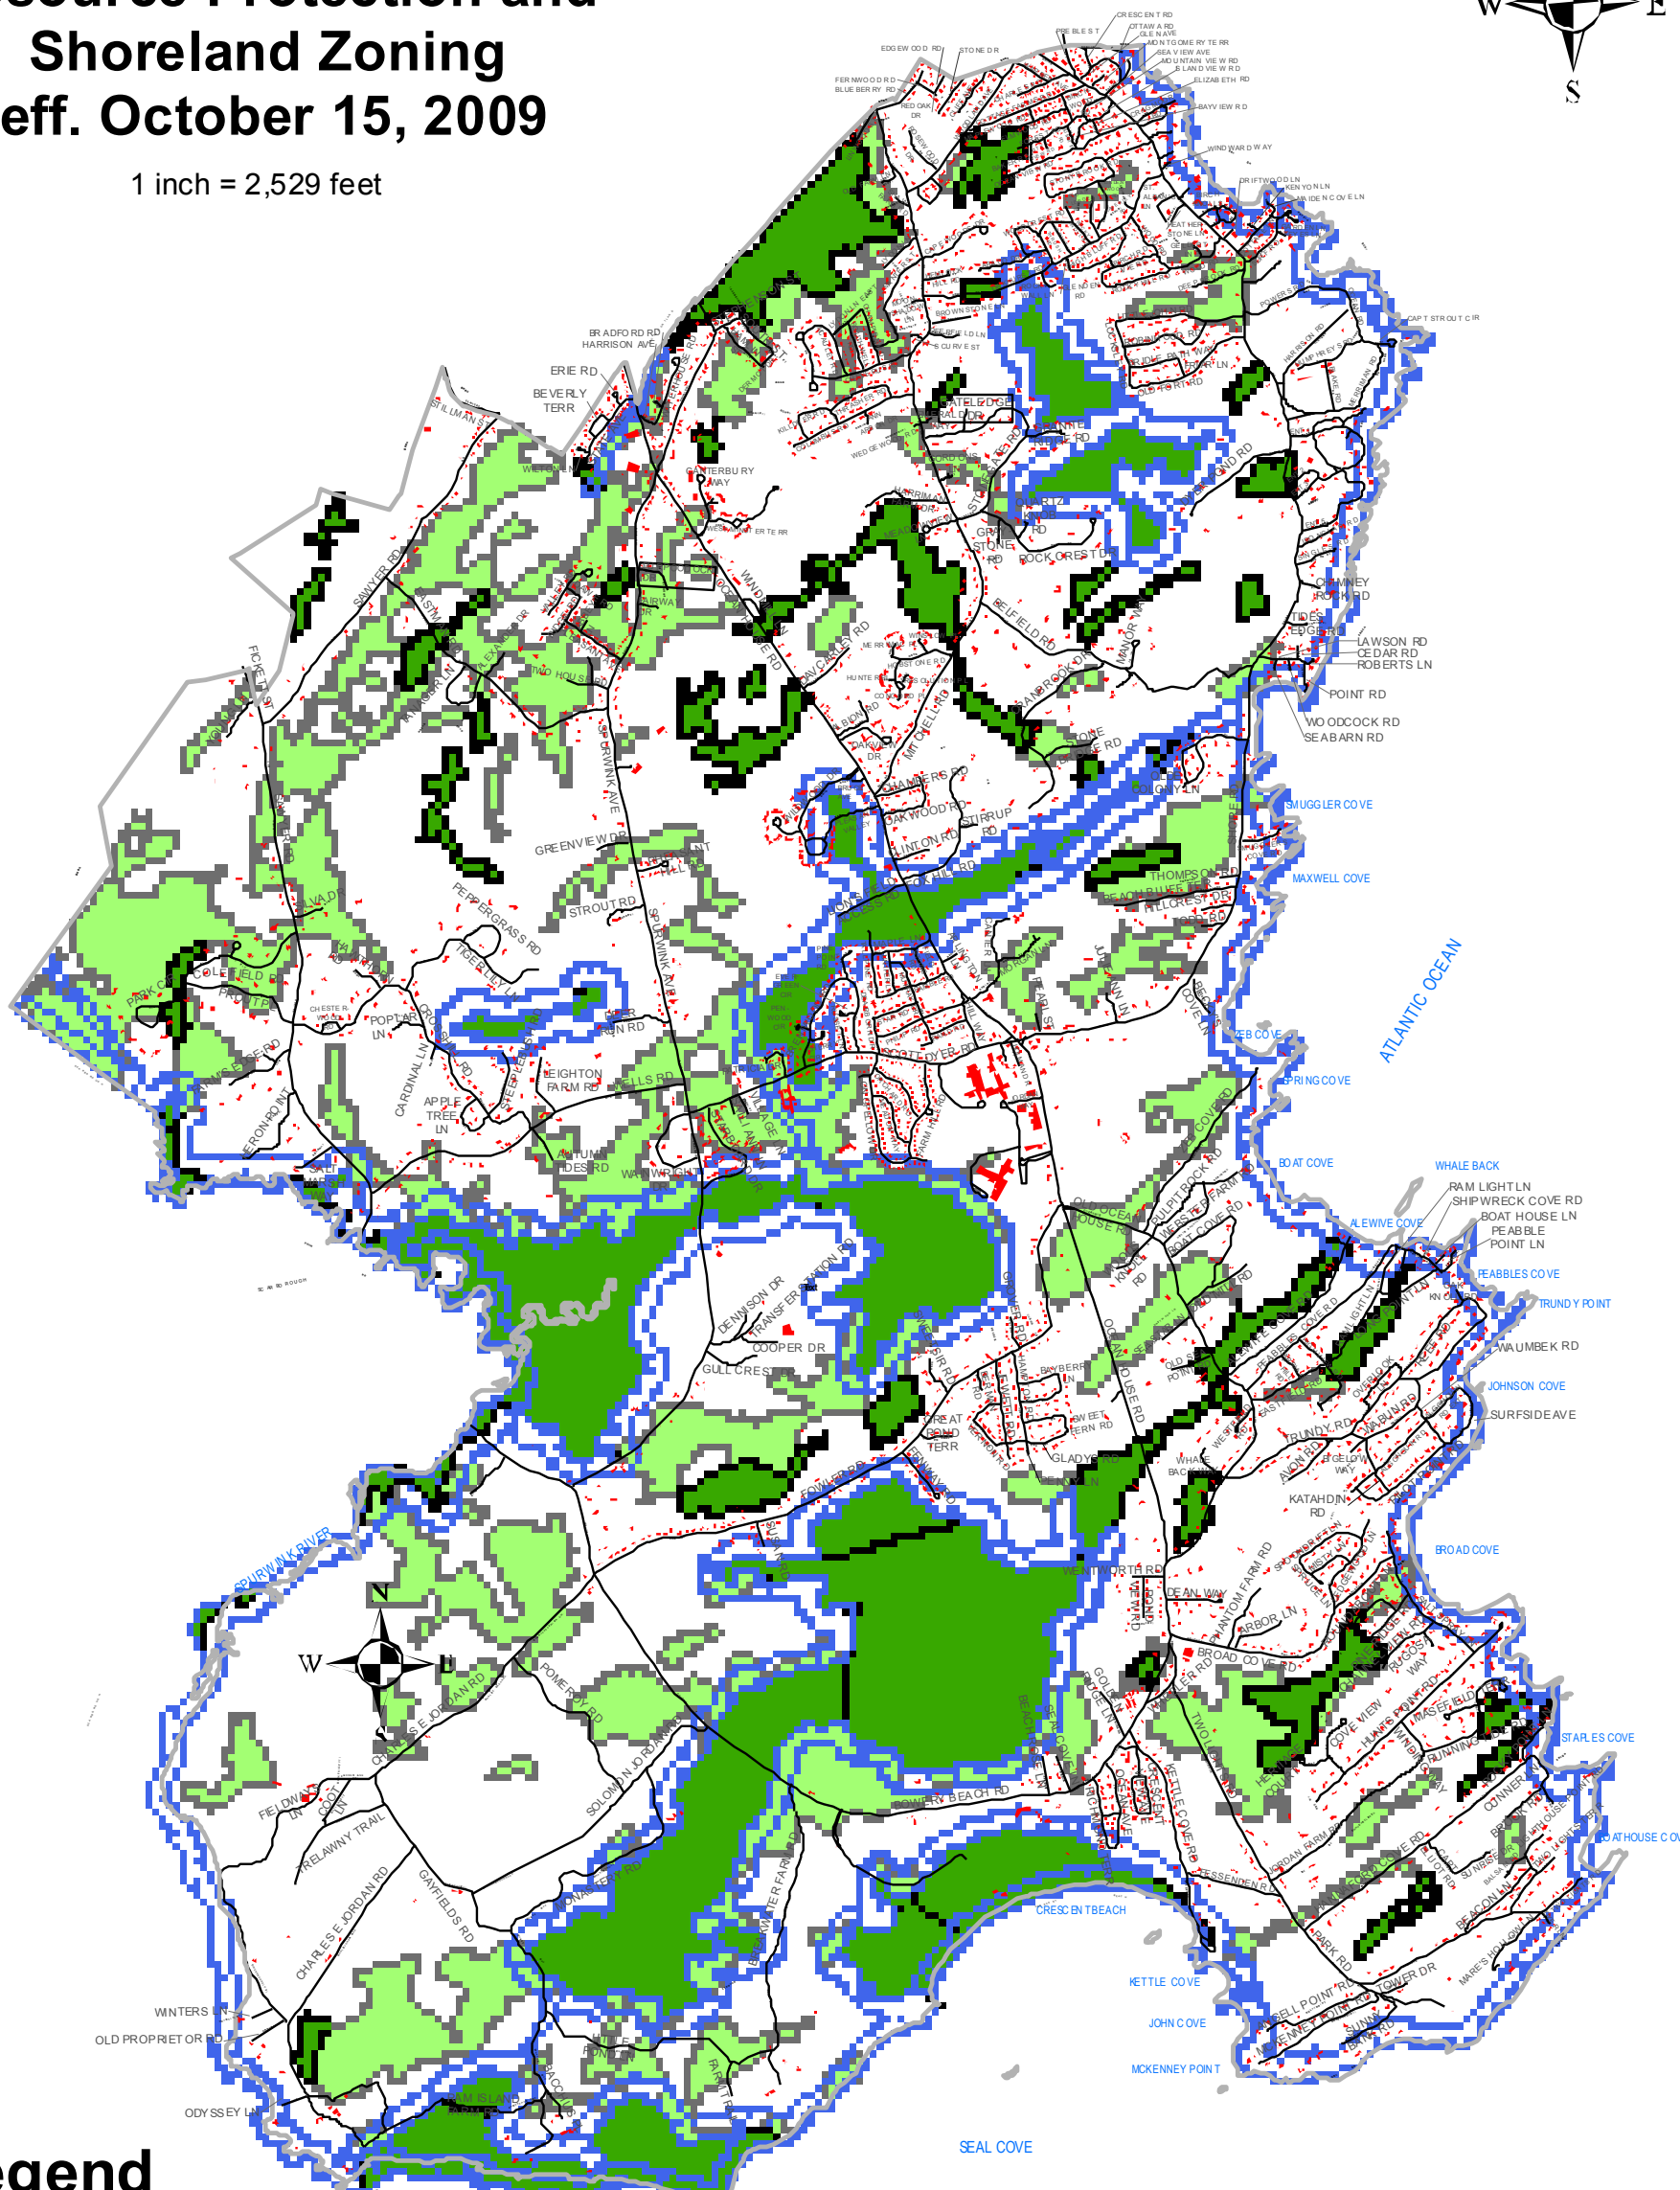

Town of Cape Elizabeth Resource Protection and Shoreland Zoning eff. October 15, 2009

1 inch = 2,529 feet

Legend

RP Zones

BASE

-  RP1
-  RP1MAN
-  RP2
-  Shoreland Zoning
-  Buildings